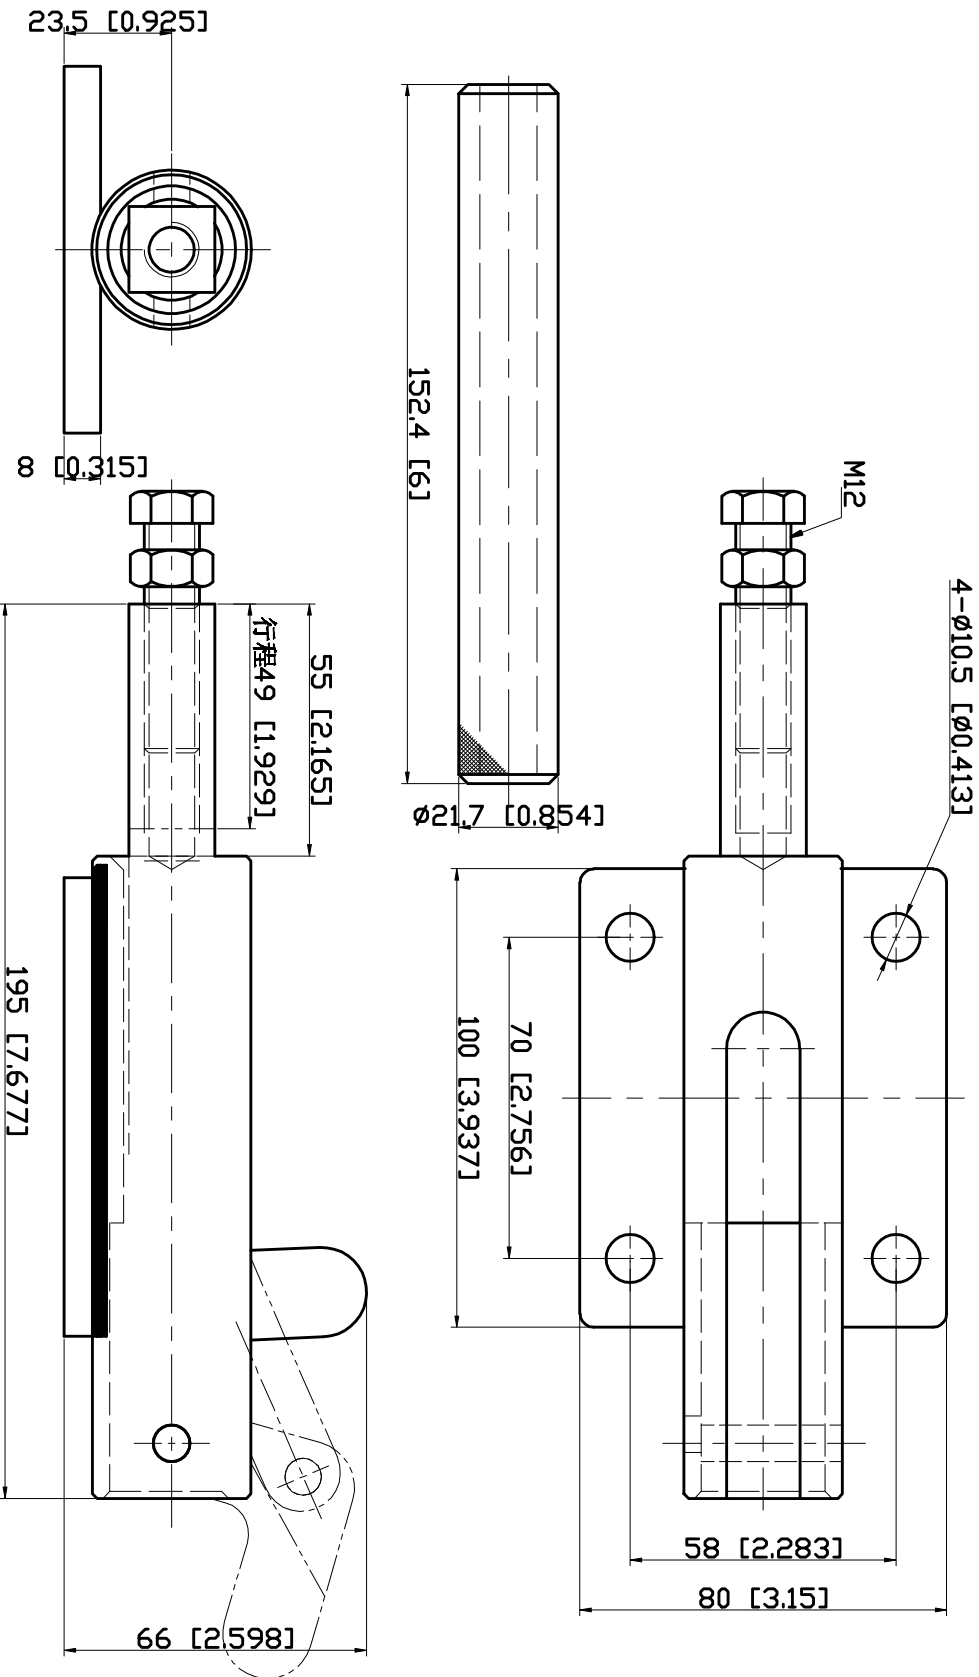

PART NUMBER: CH-30510M

HANDLE OPENS 105°  
PLUNGER STROKE 49mm  
SPINDLES SUPPLIED:CH-SA-125017