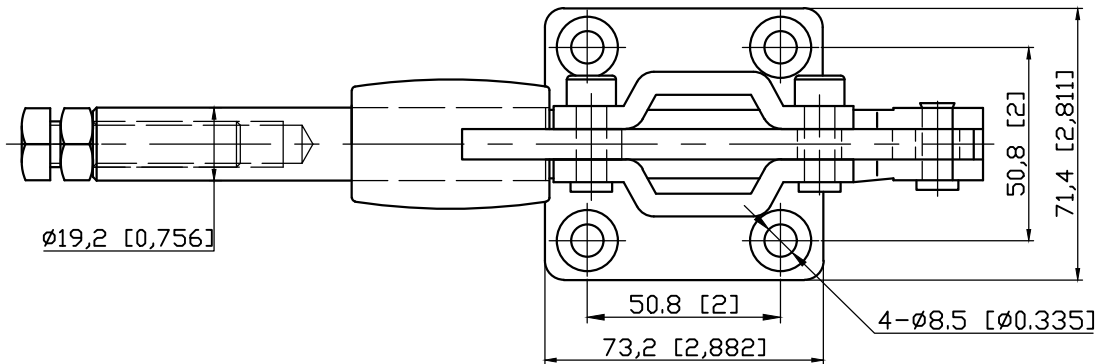

PART NUMBER: CH-304-HM

HANDLE OPENS 180°
PLUNGER STROKE 62mm
SPINDLE SUPPLIED:CH-SA-125017