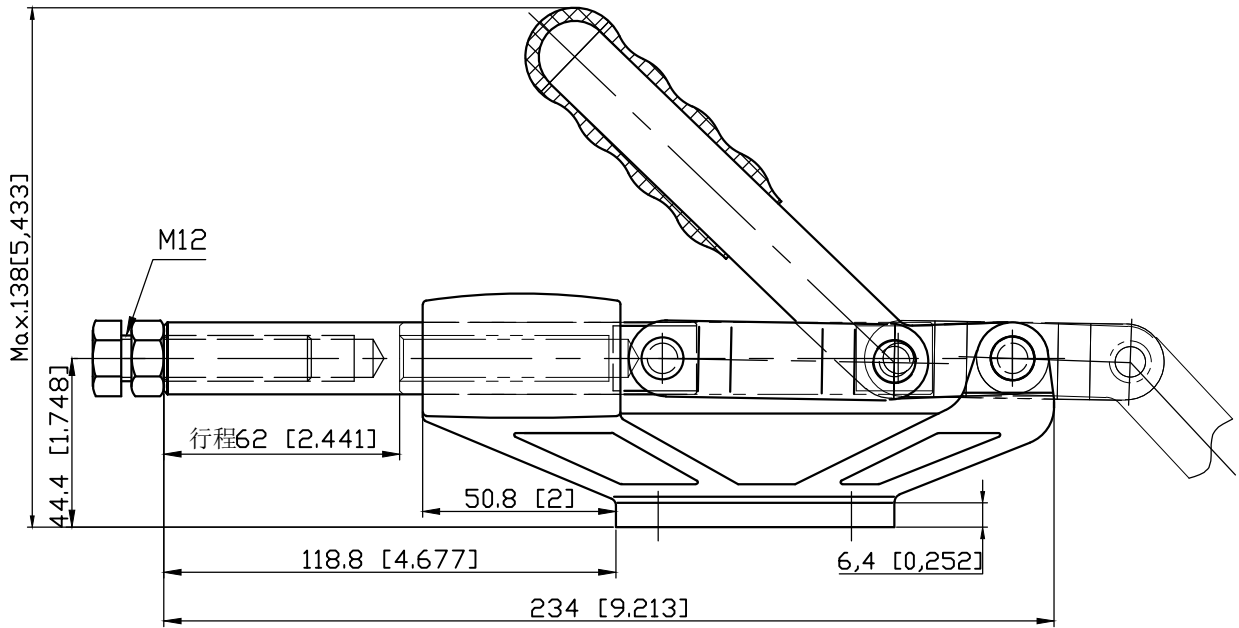

PART NUMBER: CH-304-HM

HANDLE OPENS 180°
PLUNGER STROKE 62mm
SPINDLE SUPPLIED:CH-SA-125017